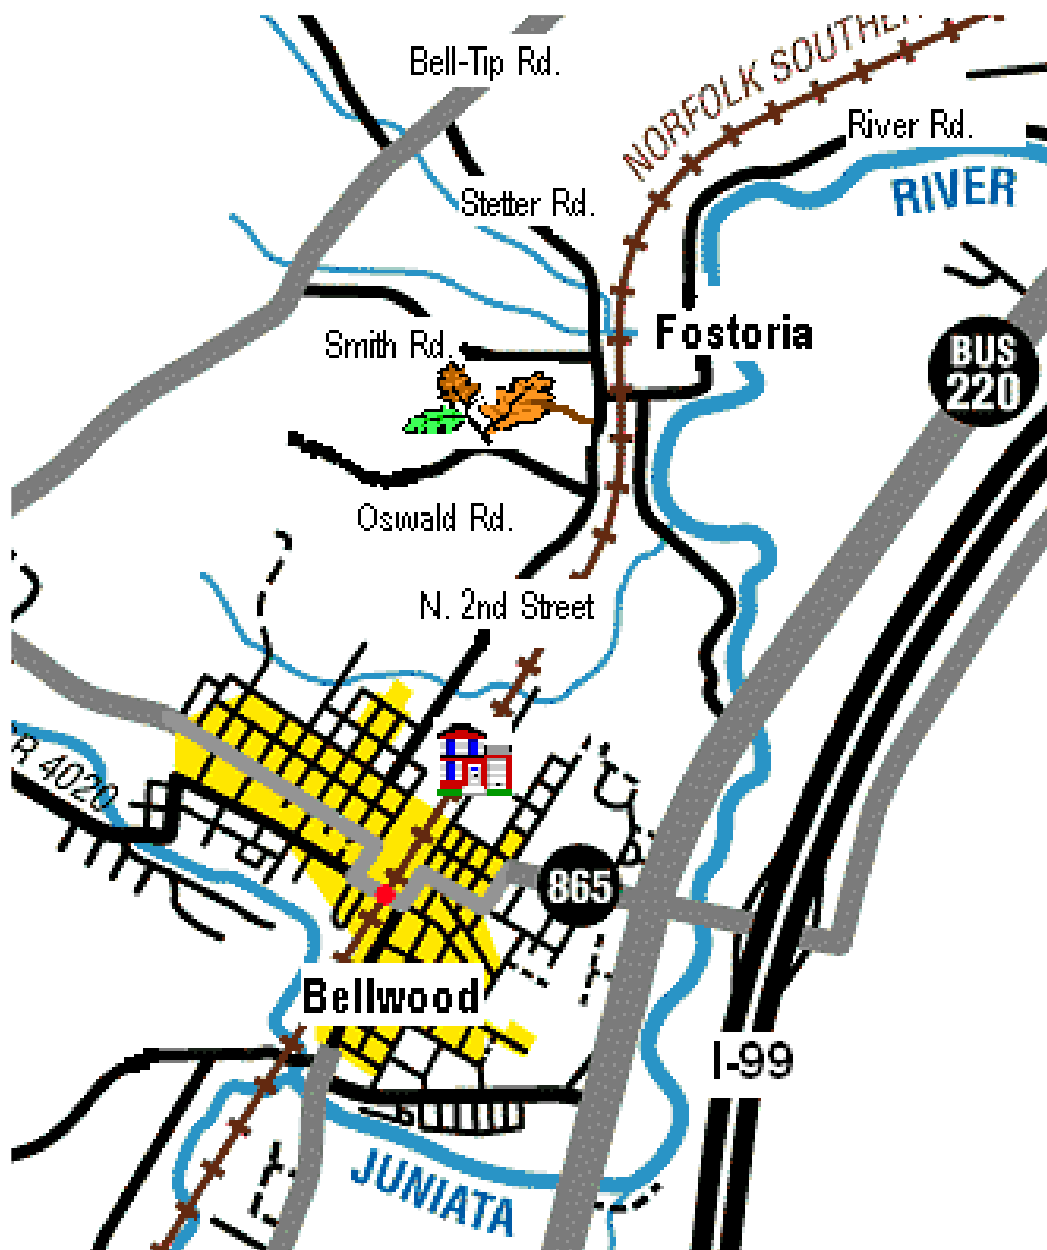

## MAP to the ANTIS TOWNSHIP COMPOST FACILITY

---

**Directions:** From the Municipal Building, travel northeast on North Second street approximately 9/10 of a mile. The compost facility is on the left side back a short dirt road (visible from the road). If you get to the crossing in Fostoria you have gone too far.